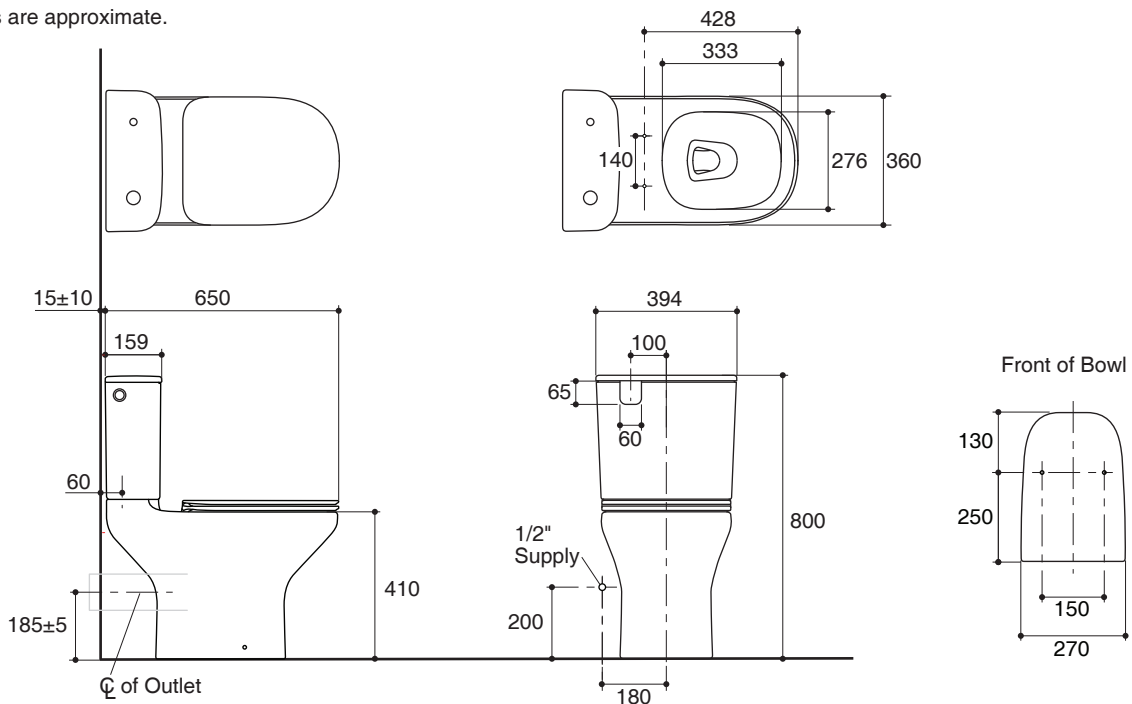

Specified Model

Model	Description	Color/Finished
K-78476H-TF	ModernLife touchless two-piece toilet, P-trap with quiet-close seat	0: White
K-77793H-TF	ModernLife touchless two-piece toilet, P-trap with nightlight seat	0: White

Required Accessories		Color/Finished
1065832	Water supply hose, stainless	CP: Polished Chrome
1265885-SP	Shut off valve	CP: Polished Chrome

Dimensions are approximate.
Unit: mm